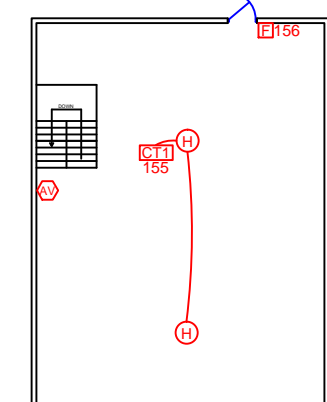

- ### DEVICE LEGEND
- FACP FIRE ALARM CONTROL PANEL
 - FAAP FIRE ALARM ANNUNCIATOR PANEL
 - BPS NAC BOOSTER POWER SUPPLY
 - CC1 NAC TRIGGER MODULE
 - F FIRE ALARM PULL STATION
 - V VISUAL DEVICE
 - AV AUDIO/VISUAL DEVICE
 - EOL END OF LINE RESISTOR
 - SD SMOKE DETECTOR
 - H HEAT DETECTOR
 - D DUCT SMOKE DETECTOR
 - DTS REMOTE TEST STATION
 - CR CONTROL RELAY
 - WF WATER FLOW
 - VSS TAMPER VALVE
 - CT1 INPUT MODULE
 - KB KNOX BOX
 - M MAGNETIC DOOR HOLDER
 - AED AUTOMATED EXTERNAL DEFIBRILLATOR
 - ▨ FIRE ESCAPE ROUTE
 - ▨ TORNADO REFUGE AREA (CLASSROOM)
 - ▨ TORNADO REFUGE AREA (HALLWAYS)

PENTHOUSE FLOOR PLAN
 SCALE: nts
 NORTH

FIRE ESCAPE ROUTE - ROOM 201

KANKAKEE AREA CAREER CENTER